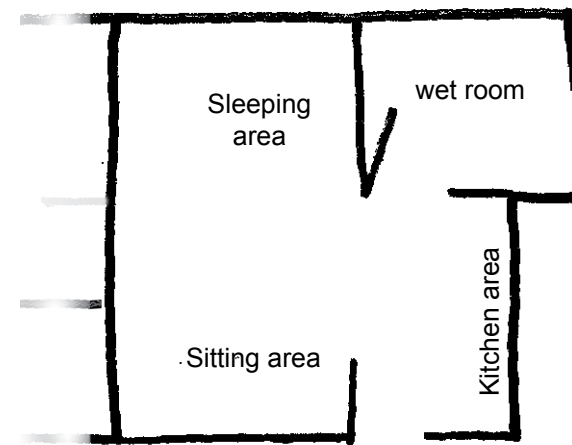

- ☆ Twin beds plus 2 armchairs, table and 2 chairs
- ☆ Two Pens with 2 beds on sleeping deck up loft ladder
- ☆ En-suite shower room
- ☆ Small kitchen
- ☆ Underfloor heating (temporary electrical heating will be provided during the rebuilding of the Long Barn in 2011)

Berkshire & Gloucester Pig Pens

Berkshire
(shown at ground floor level)

Gloucester
(shown at deck level)

Tamworth Pig Pen

Tamworth
(no sleeping deck)

The 3 Pig Pens are all in a row, each with their own patio.

The wheelchair-friendly path runs from the main carpark, round the Pound House, past the Pig Pens, round the Long Barn and to the top carpark.

Berkshire and Gloucester Pig Pens are identical

- ☆ Twin beds in sleeping area – can be double or stowed to single
- ☆ Two 3-drawer bedside cabinets
- ☆ Hanging rail and suspended fabric storage unit
- ☆ 4' Gopak table
- ☆ 2 plastic chairs
- ☆ 2 armchairs
- ☆ coffee table
- ☆ Shower cubicle, toilet and wash handbasin
- ☆ Kitchen with fridge, microwave, hob, kettle, etc (no oven)
- ☆ Kitchen electrics on a separate circuit can be switched off when occupied by children
- ☆ Ladder (can be folded away) to upper deck, protected by balustrade and stairgate, to 2 mattresses.

Tamworth Pig Pen has the best disabled access and no sleeping deck

- ☆ Twin beds in sleeping area – can be double or stowed to single
- ☆ Two 3-drawer bedside cabinets
- ☆ Hanging rail and suspended fabric storage unit
- ☆ 4' Gopak table
- ☆ 2 plastic chairs
- ☆ 2 armchairs
- ☆ coffee table
- ☆ Wet room with shower, toilet and wash handbasin - wider door swings both ways for easier access. Higher toilet, grab rails for toilet and shower area with non-slip flooring.
- ☆ Kitchen as Berkshire and Gloucester