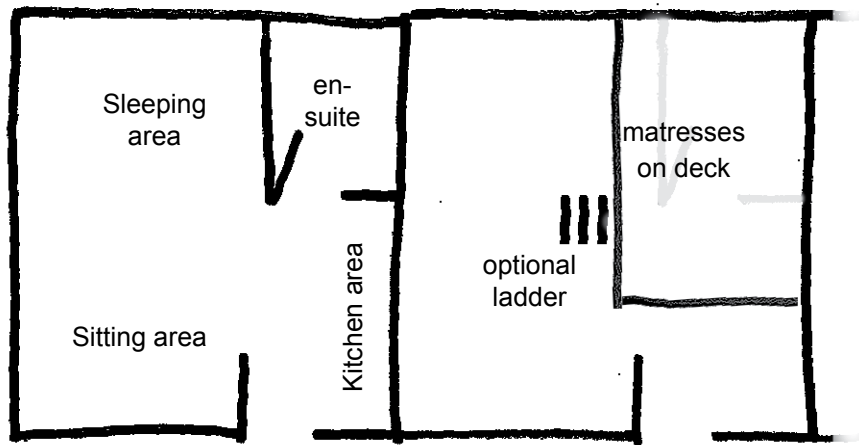

Berkshire & Gloucester Pig Pens

Berkshire
(shown at ground floor level)

Gloucester
(shown at deck level)