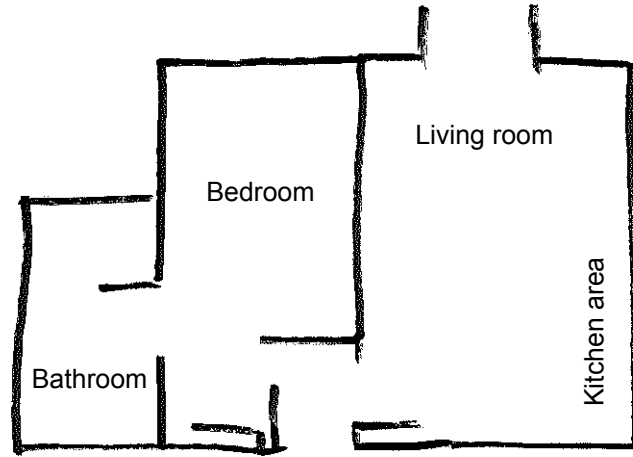

Hen Run 4

includes

- ☆ Bedroom
 - ☆ Twin beds – can be double
 - ☆ Bedside cabinet and hanging space
- ☆ Living room
 - ☆ 4' table and 2 upright chairs
 - ☆ 2 armchairs
 - ☆ Kitchen with oven, fridge, microwave, hob, etc
 - ☆ Space for 3 floor mattresses
- ☆ Bathroom
 - ☆ Bath with shower over, toilet and wash handbasin

Jun 10

the Hen Runs

Hen Runs for Humans are currently under construction. We'll put a photo here as soon as we have the real thing!

from February 2011

The four Hen Runs are small self-contained units newly built in 2010 to replace the mobile homes near the carpark area. They are ideal for leader or family rooms or to make up extra bed numbers while the Long Barn is being rebuilt during 2011.

- ☆ 1 & 2: twin-bed en-suite rooms
- ☆ 3: a pair of twin bedrooms with shared facilities
- ☆ 4: twin bedroom, living room and bathroom

Hen Run 1 & 2

Each run (2 the same) includes

- ☆ Twin beds in sleeping area – can be double
- ☆ Bedside cabinets and hanging space
- ☆ 4' table and 2 upright chairs
- ☆ 1 armchair
- ☆ Wet room shower, toilet and wash handbasin
- ☆ Kitchen with fridge, microwave, hob, kettle, etc (no oven)
- ☆ Space for 2 floor mattresses

Hen Run 3

includes

- ☆ A shared kitchen fridge, microwave, hob, kettle, etc (no oven)
- ☆ A shared wet room shower, toilet and wash handbasin
- ☆ Two bed/sitting rooms, each with
 - ☆ Twin beds (not suitable for double)
 - ☆ Space for 1 floor mattress
 - ☆ 4' table and 2 upright chairs
 - ☆ 1 armchair
 - ☆ Bedside cabinets and hanging space