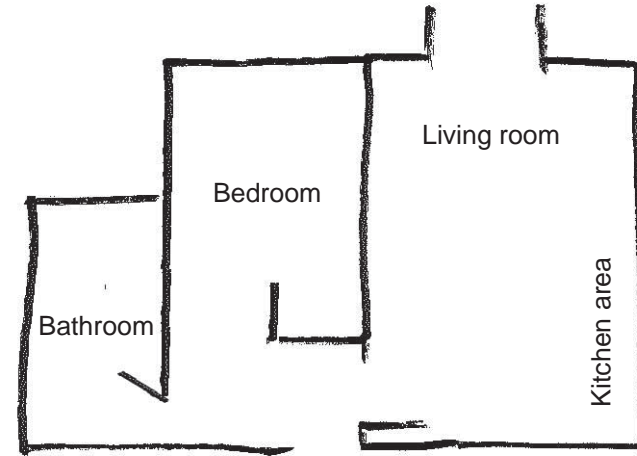

see our website for more details

Jul 11

the Hen Runs

About the Hen Runs

The four Hen Runs are self-contained units newly built in 2011. They are ideal for leader or family rooms or to make up extra bed numbers.

- * 1 & 2: twin-bed en-suite rooms
- * 3: a pair of twin bedrooms with shared facilities
- * 4: twin bedroom, living room and bathroom

Hen Run 1 & 2

Each run (2 the same) includes

- * Twin beds in sleeping area – can be double
- * Bedside cabinets and hanging space
- * 4' table and 2 upright chairs
- * 1 armchair
- * Wet room shower, toilet and wash handbasin
- * Kitchen with fridge, oven, microwave, hob, kettle etc
- * Space for 2 floor mattresses

Hen Run 3

includes

- * A shared kitchen fridge, oven, microwave, hob, kettle
- * A shared wet room shower, toilet and wash handbasin
- * Two bed/sitting rooms, each with
 - * Twin beds - can be double
 - * Space for 1 floor mattress
 - * 4' table and 2 upright chairs
 - * 1 armchair
 - * Bedside cabinets and hanging space

Hen Run 4

- * Bedroom
 - * Twin beds – can be double
 - * Bedside cabinet and hanging space
- * Living room
 - * 4' table and 2 upright chairs
 - * 2 armchairs
 - * Kitchen with oven, fridge, microwave, hob, etc
 - * Space for 3 floor mattresses in living room
- * Bathroom
 - * Bath with shower over, toilet and wash handbasin