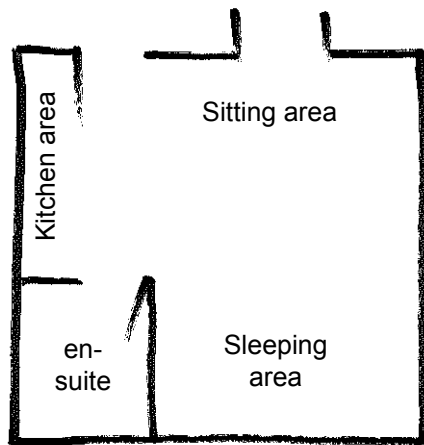

Hen Run 4

includes

- ☆ Bedroom
 - ☆ Twin beds – can be double
 - ☆ Bedside cabinet and hanging space
- ☆ Living room
 - ☆ 4' table and 2 upright chairs
 - ☆ 2 armchairs
 - ☆ Kitchen with oven, fridge, microwave, hob, etc
 - ☆ Space for 3 floor mattresses
- ☆ Bathroom
 - ☆ Bath with shower over, toilet and wash handbasin

Jun 10

the Hen Runs

Hen Runs for Humans are currently under construction. We'll put a photo here as soon as we have the real thing!

from February 2011

The four Hen Runs are small self-contained units newly built in 2010 to replace the mobile homes near the carpark area. They are ideal for leader or family rooms or to make up extra bed numbers while the Long Barn is being rebuilt during 2011.

- ☆ 1 & 2: twin-bed en-suite rooms
- ☆ 3: a pair of twin bedrooms with shared facilities
- ☆ 4: twin bedroom, living room and bathroom

Hen Run 1 & 2

Each run (2 the same) includes

- ☆ Twin beds in sleeping area – can be double
- ☆ Bedside cabinets and hanging space
- ☆ 4' table and 2 upright chairs
- ☆ 1 armchair
- ☆ Wet room shower, toilet and wash handbasin
- ☆ Kitchen with fridge, microwave, hob, kettle, etc (no oven)
- ☆ Space for 2 floor mattresses

Hen Run 3

includes

- ☆ A shared kitchen fridge, microwave, hob, kettle, etc (no oven)
- ☆ A shared wet room shower, toilet and wash handbasin
- ☆ Two bed/sitting rooms, each with
 - ☆ Twin beds (not suitable for double)
 - ☆ Space for 1 floor mattress
 - ☆ 4' table and 2 upright chairs
 - ☆ 1 armchair
 - ☆ Bedside cabinets and hanging space