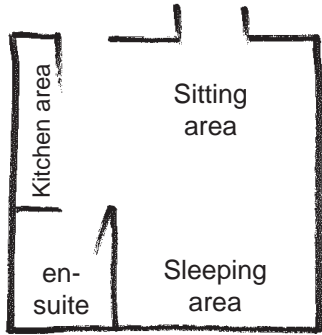

see our website for more details

Jul 11

the Hen Runs

About the Hen Runs

The four Hen Runs are self-contained units newly built in 2011. They are ideal for leader or family rooms or to make up extra bed numbers.

- * 1 & 2: twin-bed en-suite rooms
- * 3: a pair of twin bedrooms with shared facilities
- * 4: twin bedroom, living room and bathroom

Hen Run 1 & 2

Each run (2 the same) includes

- * Twin beds in sleeping area – can be double
- * Bedside cabinets and hanging space
- * 4' table and 2 upright chairs
- * 1 armchair
- * Wet room shower, toilet and wash handbasin
- * Kitchen with fridge, oven, microwave, hob, kettle etc
- * Space for 2 floor mattresses

Hen Run 3

includes

- * A shared kitchen fridge, oven, microwave, hob, kettle
- * A shared wet room shower, toilet and wash handbasin
- * Two bed/sitting rooms, each with
 - * Twin beds - can be double
 - * Space for 1 floor mattress
 - * 4' table and 2 upright chairs
 - * 1 armchair
 - * Bedside cabinets and hanging space

Hen Run 4

- * Bedroom
 - * Twin beds – can be double
 - * Bedside cabinet and hanging space
- * Living room
 - * 4' table and 2 upright chairs
 - * 2 armchairs
 - * Kitchen with oven, fridge, microwave, hob, etc
 - * Space for 3 floor mattresses in living room
- * Bathroom
 - * Bath with shower over, toilet and wash handbasin