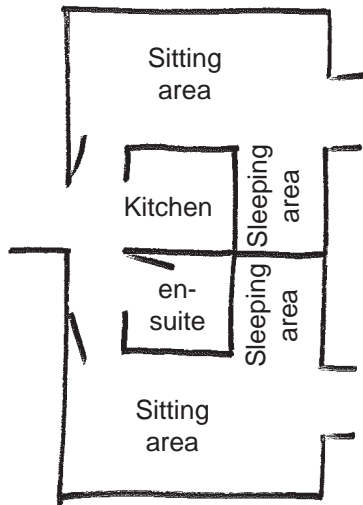

see our website for more details

Jul 11

the Hen Runs

About the Hen Runs

The four Hen Runs are self-contained units newly built in 2011. They are ideal for leader or family rooms or to make up extra bed numbers.

- * 1 & 2: twin-bed en-suite rooms
- * 3: a pair of twin bedrooms with shared facilities
- * 4: twin bedroom, living room and bathroom

Hen Run 1 & 2

Each run (2 the same) includes

- * Twin beds in sleeping area – can be double
- * Bedside cabinets and hanging space
- * 4' table and 2 upright chairs
- * 1 armchair
- * Wet room shower, toilet and wash handbasin
- * Kitchen with fridge, oven, microwave, hob, kettle etc
- * Space for 2 floor mattresses

Hen Run 3

includes

- * A shared kitchen fridge, oven, microwave, hob, kettle
- * A shared wet room shower, toilet and wash handbasin
- * Two bed/sitting rooms, each with
 - * Twin beds - can be double
 - * Space for 1 floor mattress
 - * 4' table and 2 upright chairs
 - * 1 armchair
 - * Bedside cabinets and hanging space

Hen Run 4

- * Bedroom
 - * Twin beds – can be double
 - * Bedside cabinet and hanging space
- * Living room
 - * 4' table and 2 upright chairs
 - * 2 armchairs
 - * Kitchen with oven, fridge, microwave, hob, etc
 - * Space for 3 floor mattresses in living room
- * Bathroom
 - * Bath with shower over, toilet and wash handbasin