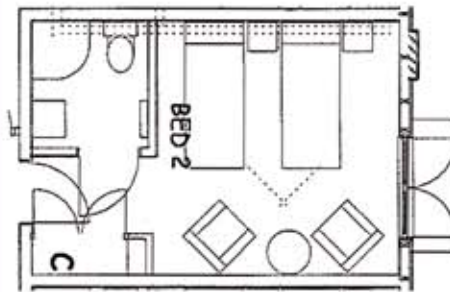

Bedroom tomorrow

4m x 6m
en-suite shower
large window
lovely view
comfy chair
soundproofing

What

- Ten small bedrooms replaced with nine large ones
- Ground floor currently on three levels with one meeting room, replaced with two meeting rooms with good disabled access throughout.
- Solar panels, water recycling, woodchip boiler and high insulation included in design.
- Budget £995,000.
- 50% funding needed by Easter 2010 in order to start construction in December 2010.
- Long Barn to re-open February 2012.