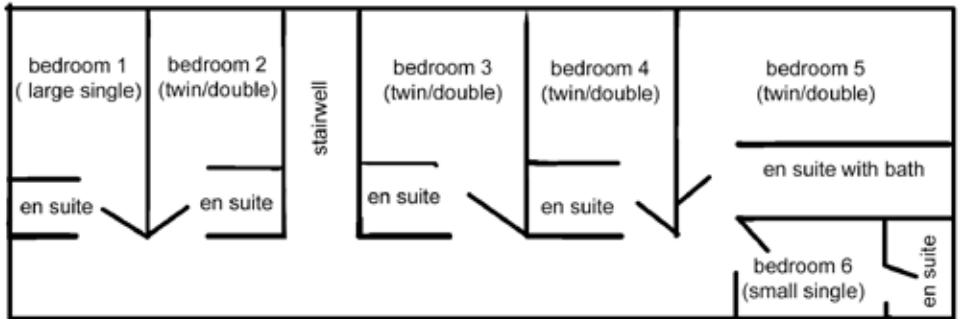

- ☆ Light and spacious long meeting/dining room with hot drinks unit opens onto terrace.
- ☆ Two smaller meeting/sitting rooms.
- ☆ Large well-equipped kitchen (optional extra).
- ☆ Six en-suite bedrooms.
- ☆ Centrally heated.

Quiet Lounge

- ☆ seats 10 in very comfy armchairs.

Cider Press lounge

- ☆ seats 20 in comfortable upholstered chairs and sofas.

Toilets and showers

- ☆ suitable for use by members of group bringing tent or caravan.

Pound House upstairs

Six en-suite bedrooms - 2 single, 4 twin/double

Each room has

- ☆ small table with upholstered upright chair.
- ☆ two 3-drawer bedside cabinets.
- ☆ hanging rail and hangers.

Each bed is supplied with

- ☆ 2 pillows each with an under-slip.
- ☆ 2 blankets folded in a bag.
- ☆ mattress protector and under-sheet.

Guests bring with them either

- ☆ sleeping bag and pillow slips, or
- ☆ bottom sheet, duvet and pillow slips, or
- ☆ two sheets and pillow slip.