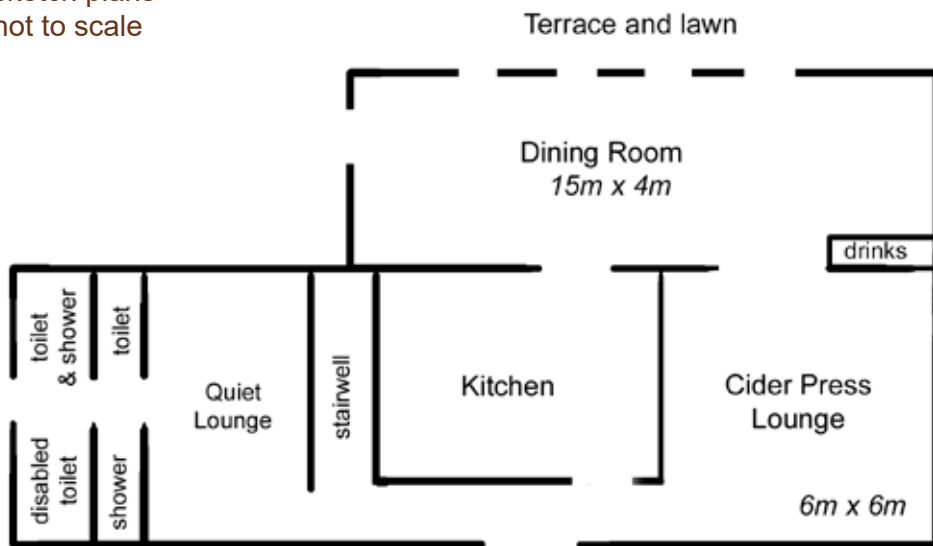

- ☆ Light and spacious long meeting/dining room with hot drinks unit opens onto terrace.
- ☆ Two smaller meeting/sitting rooms.
- ☆ Large well-equipped kitchen (optional extra).
- ☆ Six en-suite bedrooms.
- ☆ Centrally heated.

Pound House downstairs

sketch plans
not to scale

Dining Room

- ☆ seats 40-45, folding tables and chairs, easy to move.
- ☆ sliding doors onto terrace with lovely views across the valley.
- ☆ underfloor heating.
- ☆ drinks unit with boiling and cold water, sink, fridge, etc.

Quiet Lounge

- ☆ seats 10 in very comfy armchairs.

Cider Press lounge

- ☆ seats 20 in comfortable upholstered chairs and sofas.

Toilets and showers

- ☆ suitable for use by members of group bringing tent or caravan.

The Dining Room

The Kitchen

The Quiet Lounge

The Terrace