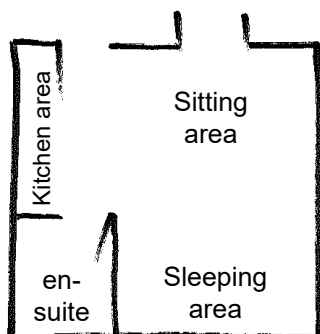

The Hen Runs

About the Hen Runs

The three Hen Runs are self-contained units newly built in 2011. They are ideal for leader or family rooms or to make up extra bed numbers.

- ☆ 1: single-bed en-suite room
- ☆ 2: twin-bed en-suite room
- ☆ 3: a pair of twin bedrooms with shared facilities

Hen Run 1 (The Perch)

includes

- ☆ Sleeping/living area with single bed
- ☆ Bedside cabinet
- ☆ Large built-in wardrobe
- ☆ 4' table and 2 upright chairs
- ☆ 1 armchair
- ☆ Wet room shower, toilet and wash handbasin
- ☆ Kitchen with fridge, oven, microwave, hob, kettle etc

Hen Run 2 (The Roost)

Each Run includes

- ☆ Sleeping/living area with twin/double beds
- ☆ Bedside cabinets and hanging space
- ☆ 4' table and 2 upright chairs
- ☆ 2 armchairs
- ☆ Wet room shower, toilet and wash handbasin
- ☆ Kitchen with fridge, oven, microwave, hob, kettle etc

Hen Run 3 (The Coop)

includes

- ☆ A shared kitchen fridge, oven, microwave, hob, kettle
- ☆ A shared wet room shower, toilet and wash handbasin
- ☆ Two bed/sitting rooms, each with
 - ☆ Twin beds - can be double
 - ☆ 4' table and 2 upright chairs
 - ☆ 2 armchairs
 - ☆ Bedside cabinets and hanging space