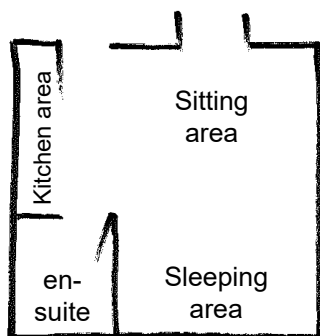

The Hen Runs

About the Hen Runs

The three Hen Runs are self-contained units newly built in 2011. They are ideal for leader or family rooms or to make up extra bed numbers.

- ☆ 1: single-bed en-suite room
- ☆ 2: twin-bed en-suite room
- ☆ 3: a pair of twin bedrooms with shared facilities

Hen Run 1 (The Perch)

includes

- ☆ Sleeping/living area with single bed
- ☆ Bedside cabinet
- ☆ Large built-in wardrobe
- ☆ 4' table and 2 upright chairs
- ☆ 1 armchair
- ☆ Wet room shower, toilet and wash handbasin
- ☆ Kitchen with fridge, oven, microwave, hob, kettle etc

Hen Run 2 (The Roost)

Each Run includes

- ☆ Sleeping/living area with twin/double beds
- ☆ Bedside cabinets and hanging space
- ☆ 4' table and 2 upright chairs
- ☆ 2 armchairs
- ☆ Wet room shower, toilet and wash handbasin
- ☆ Kitchen with fridge, oven, microwave, hob, kettle etc

Hen Run 3 (The Coop)

includes

- ☆ A shared kitchen fridge, oven, microwave, hob, kettle
- ☆ A shared wet room shower, toilet and wash handbasin
- ☆ Two bed/sitting rooms, each with
 - ☆ Twin beds - can be double
 - ☆ 4' table and 2 upright chairs
 - ☆ 2 armchairs
 - ☆ Bedside cabinets and hanging space