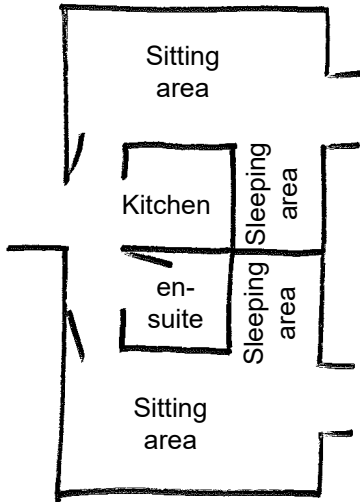

The Hen Runs

About the Hen Runs

The three Hen Runs are self-contained units newly built in 2011. They are ideal for leader or family rooms or to make up extra bed numbers.

- ☆ 1: single-bed en-suite room
- ☆ 2: twin-bed en-suite room
- ☆ 3: a pair of twin bedrooms with shared facilities

Hen Run 1 (The Perch)

includes

- ☆ Sleeping/living area with single bed
- ☆ Bedside cabinet
- ☆ Large built-in wardrobe
- ☆ 4' table and 2 upright chairs
- ☆ 1 armchair
- ☆ Wet room shower, toilet and wash handbasin
- ☆ Kitchen with fridge, oven, microwave, hob, kettle etc

Hen Run 2 (The Roost)

Each Run includes

- ☆ Sleeping/living area with twin/double beds
- ☆ Bedside cabinets and hanging space
- ☆ 4' table and 2 upright chairs
- ☆ 2 armchairs
- ☆ Wet room shower, toilet and wash handbasin
- ☆ Kitchen with fridge, oven, microwave, hob, kettle etc

Hen Run 3 (The Coop)

includes

- ☆ A shared kitchen fridge, oven, microwave, hob, kettle
- ☆ A shared wet room shower, toilet and wash handbasin
- ☆ Two bed/sitting rooms, each with
 - ☆ Twin beds - can be double
 - ☆ 4' table and 2 upright chairs
 - ☆ 2 armchairs
 - ☆ Bedside cabinets and hanging space